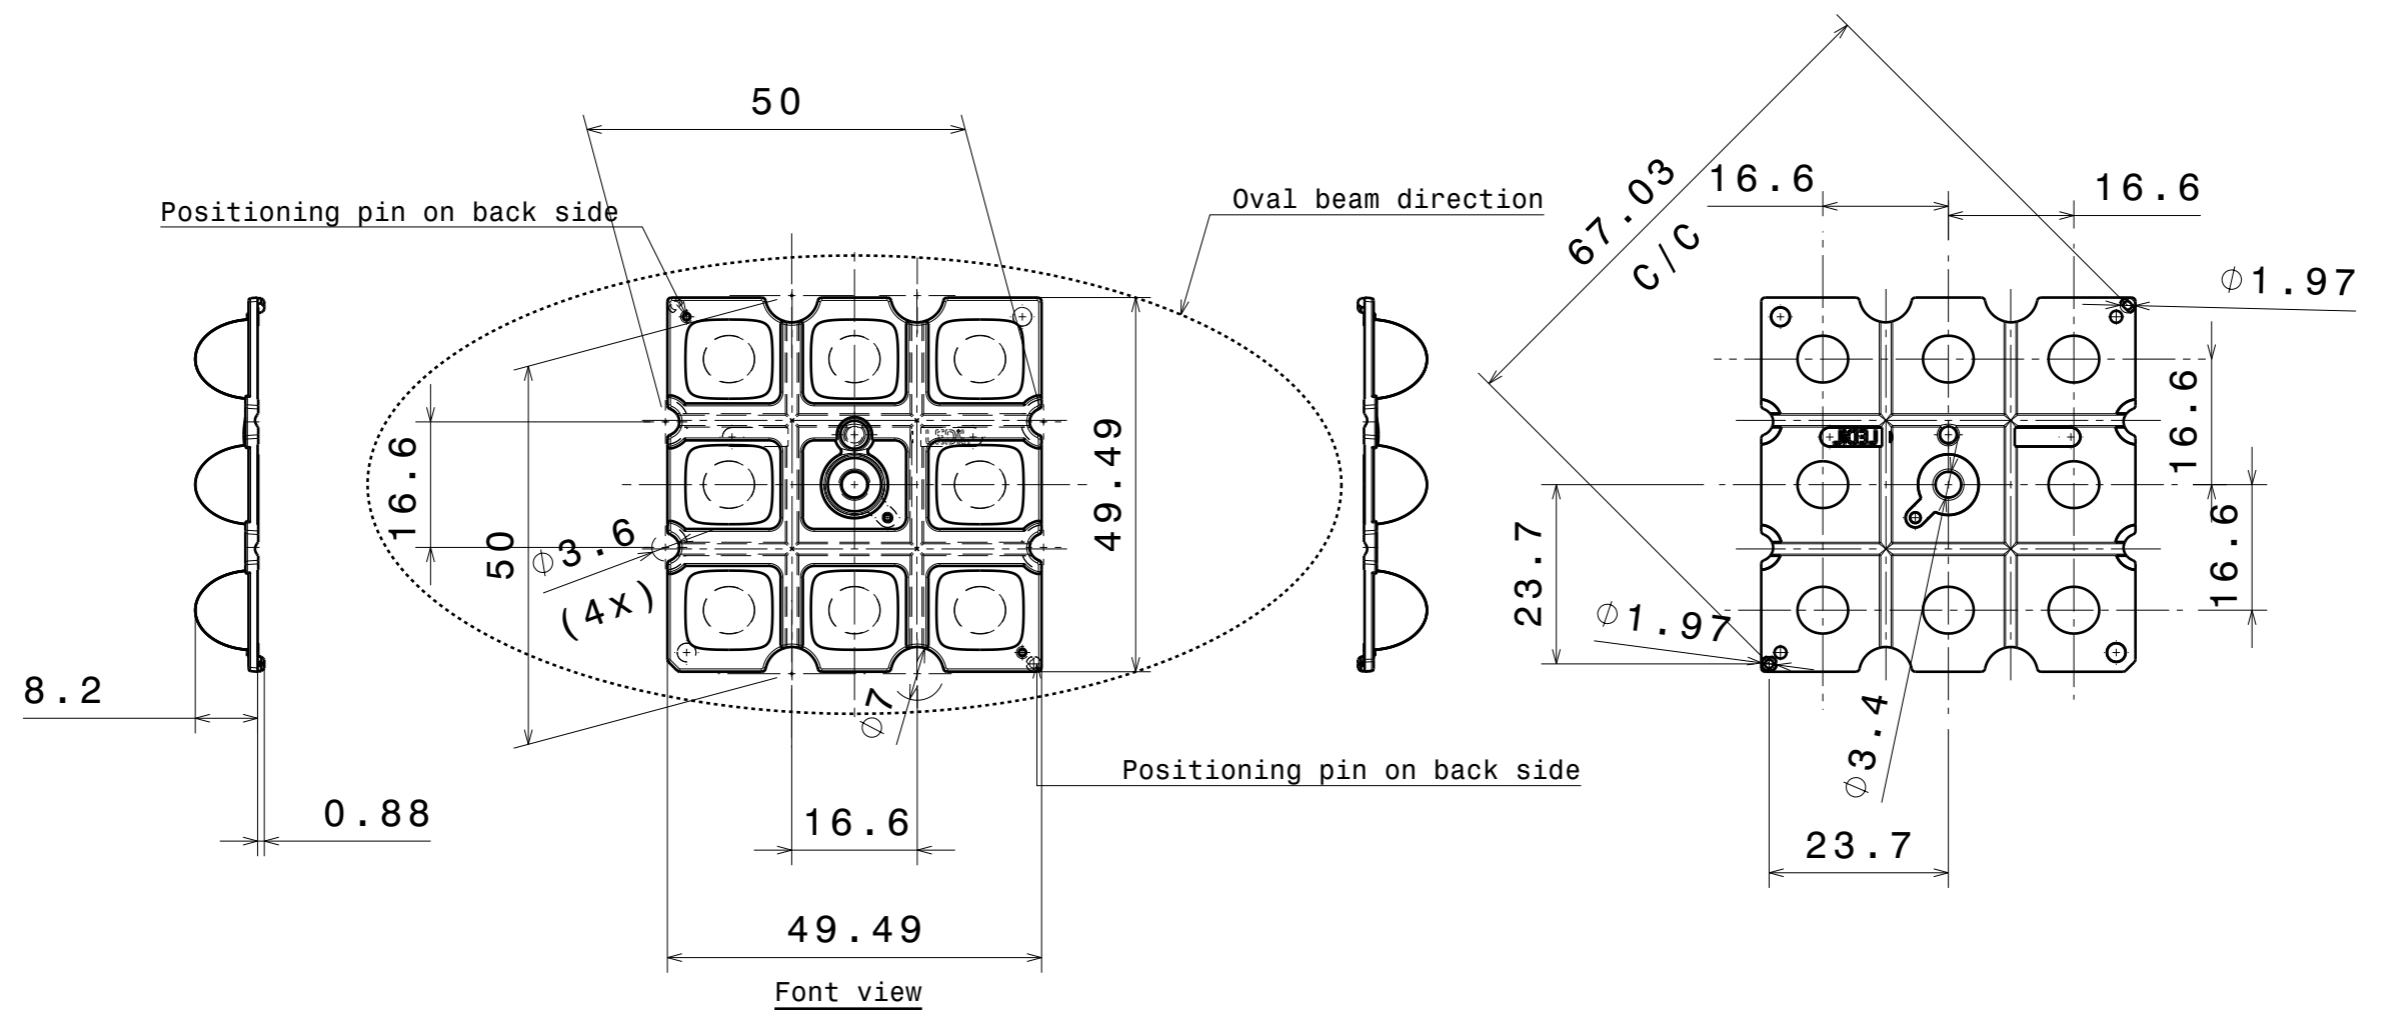

1

INDEX	PART NO	DESCRIPTION	MATERIAL	COLOUR
1	C16118	STRADELLA-8-HV-HB-0	PMMA	Clear

Tolerances if not otherwise shown
 According to DIN ISO 2768-1
 Linear measures:
 Up to 30mm class M, otherwise class C.
 According to DIN ISO 2768-2
 Form and position: class L

SIZE	PART NUMBER
A3	C16118

SCALE	1:1	WEIGHT	6,64 g	SHEET	1/1
-------	-----	--------	--------	-------	-----

H G B A